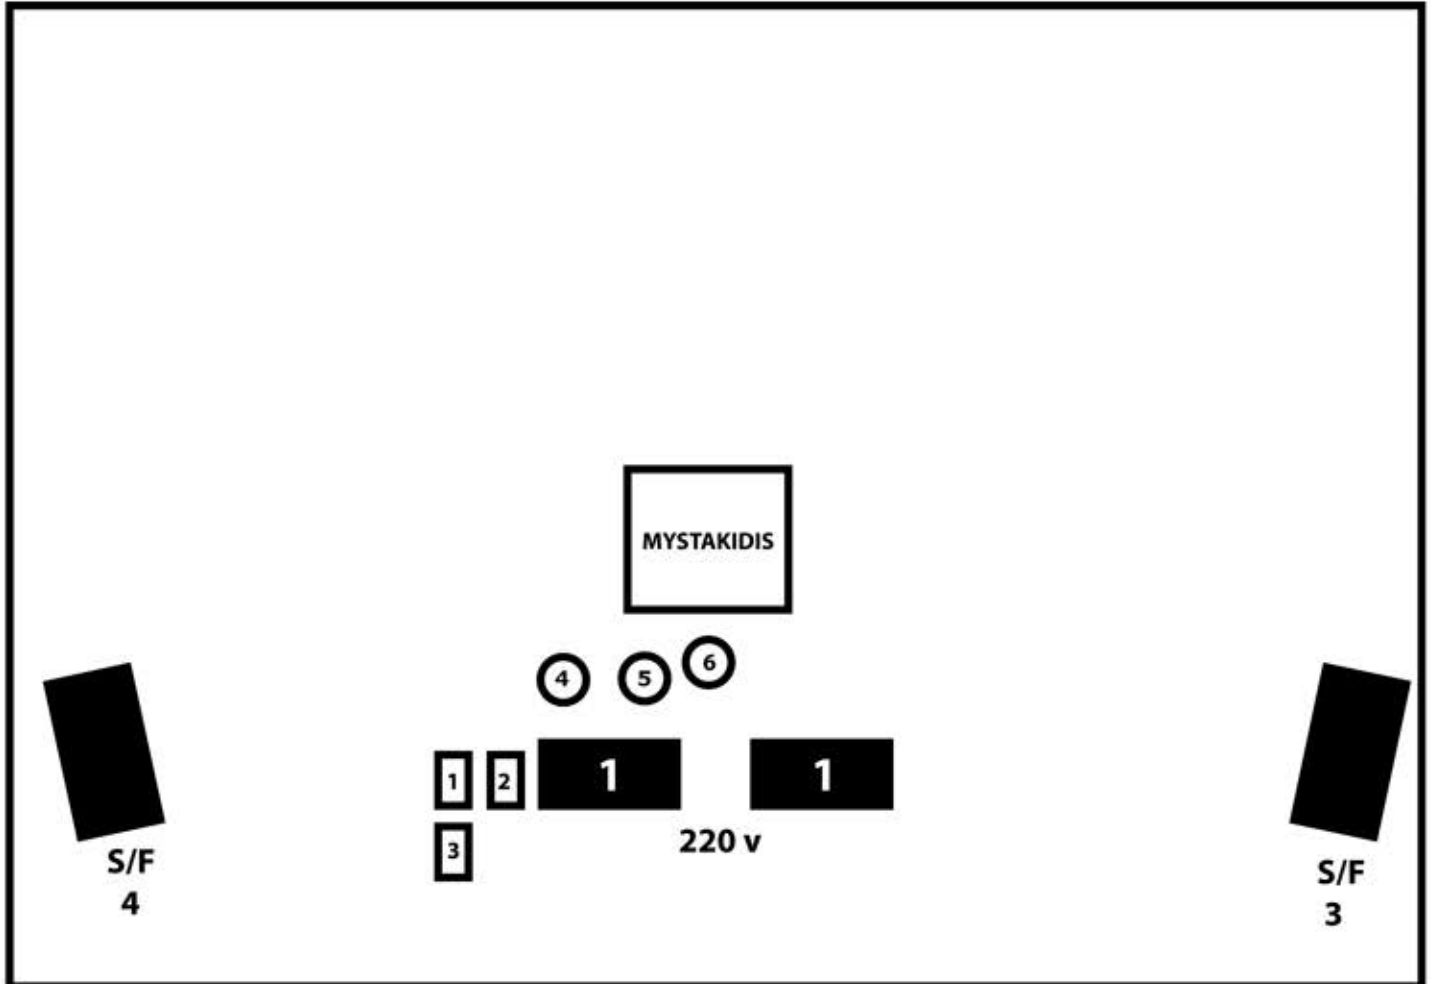

DIMITRIS MYSTAKIDIS
"Amerika" (Solo)- STAGE PLAN

○ / MIC

□ / DI

220 v / POWER

CONTACT

F.O.H.: MAKIS PELOPIDAS 0030694298012 maxpelops@gmail.com